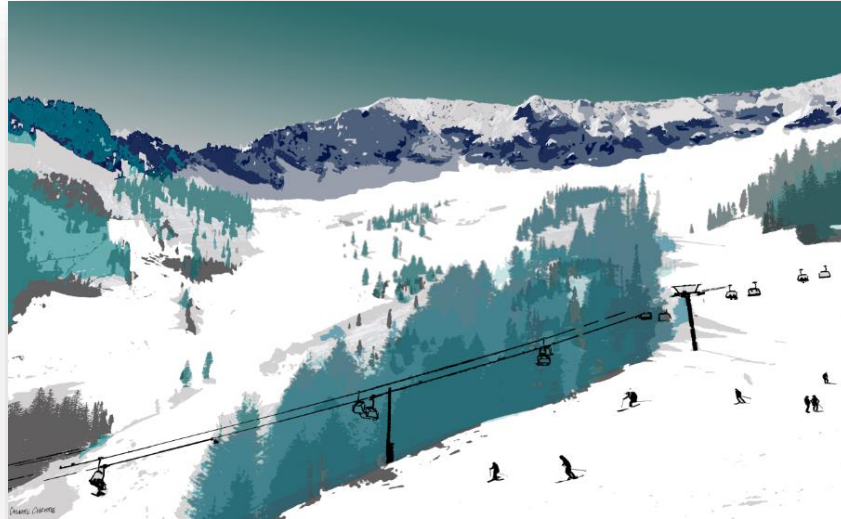

'THREE SISTERS ALPINE'
ELK VALLEY, FERNIE, BC
40"W x 36"H
 CANVAS SET IN WALNUT WOOD FLOATING FRAME.
 PRICE: \$1,500 + tx
 LIMITED EDITION PRINT 1/30

'SKIERS RIGHT, BEAR CHAIR', FERNIE, BC
60"W x 42"H
 CANVAS SET IN DARK WALNUT WOOD FLOATING FRAME.
 PRICE: \$2,000 + tx
 LIMITED EDITION PRINT 1/30