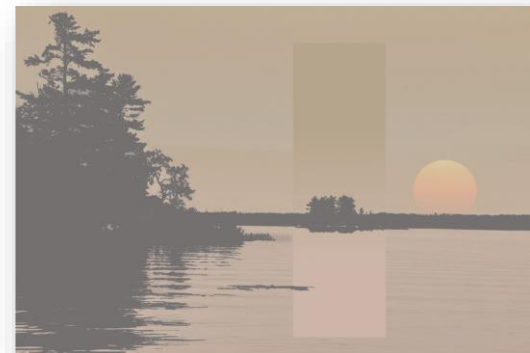

'MUTED SUNSET'. LOTW, ON.
18"W x 12"H
EPOXY ACRYLIC PRICE: $300 + tx
LIMITED EDITION PRINT 1/30