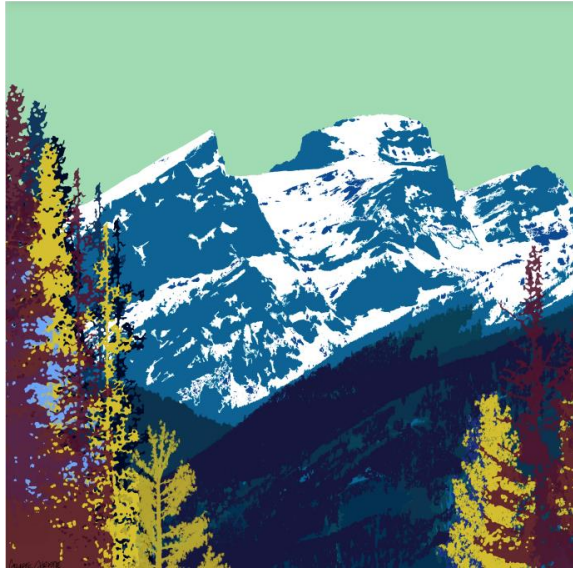

'THREE SISTERS ALPINE'
ELK VALLEY, FERNIE, BC
40"W x 36"H
CANVAS SET IN WALNUT WOOD FLOATING FRAME.
PRICE: $1,500 + tx
LIMITED EDITION PRINT 1/30