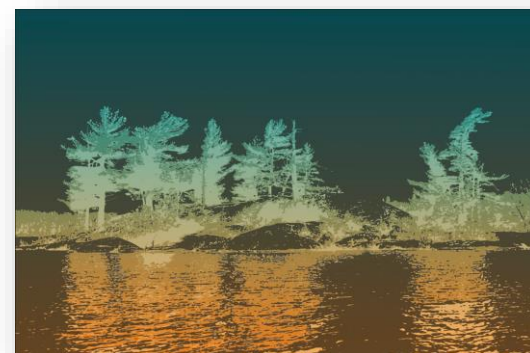

'CORKSCREW CHANNEL', LOTW, ON
18"W x 12"H
EPOXY ACRYLIC PRICE: $300 + tx
LIMITED EDITION PRINT 1/30