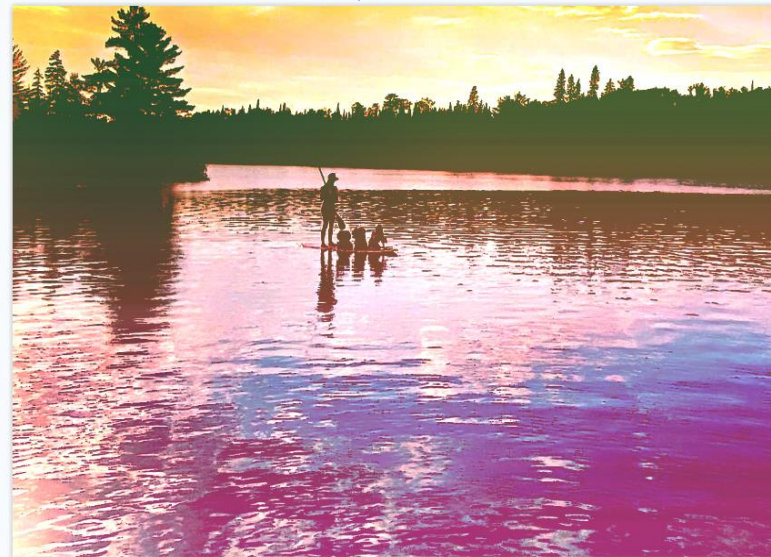

- **Concept Design Meeting with Artist.** Submit multiple photos and discuss concepts and review goals with artist.
- **Mock-ups and various proofs** will be provided to client as a touchpoint to show and review progress and discuss direction.
- **Investment.** Starting minimum commitment spend of $1500 with a $500 deposit. (The balance will go to the remaining spend of production of the art.) Various types of mounting and finishing options can be discussed to fit your space and budget.
- **Process.** Artist trial and error process of which 75% Artistic liberties and customization will remain with the artist.
- **No pressure** to print if you're not yet pleased with the photo outcomes. (Deposit of $500) & Artist discussions can continue... Afterall, sometimes its all about the process 😊
- **Timeline** - - +/- 3-6 months