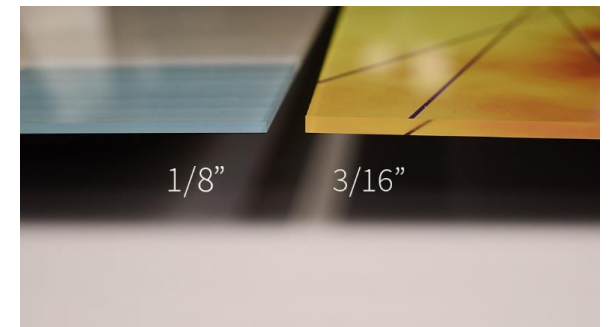

MOUNTING OPTIONS:

- CANVAS WITHIN FLOATING FRAME

- ACRYLIC or METAL GLOSS PANEL WITHIN FLOATING FRAME

- ACRYLIC or METAL GLOSS PANEL (UNFRAMED)

MOUNTING OPTIONS:

NATURAL WOOD – 303-12

GOLD – FL 814-722

WALNUT – FL 814-18

WOOD – 514-81

WHITE – 804-42

[Many options available upon request]

PRICE POINTS:

SIZE (INCHES)	CANVAS W/ FRAME	ACRYLIC W/ FRAME	ACRYLIC (NO FRAME)
12 x 18	\$500	\$575	\$300
16 x 24	\$600	\$800	\$600
20 x 28	\$700	\$1000	\$700
24 x 36	\$800	\$1400	\$1000
30 x 40	\$1000	\$1800	\$1300
32 x 48	\$1200	\$2000	\$1800
36 x 48	\$1500	\$2200	\$2000
40 x 60	\$2000	\$3500	\$2500