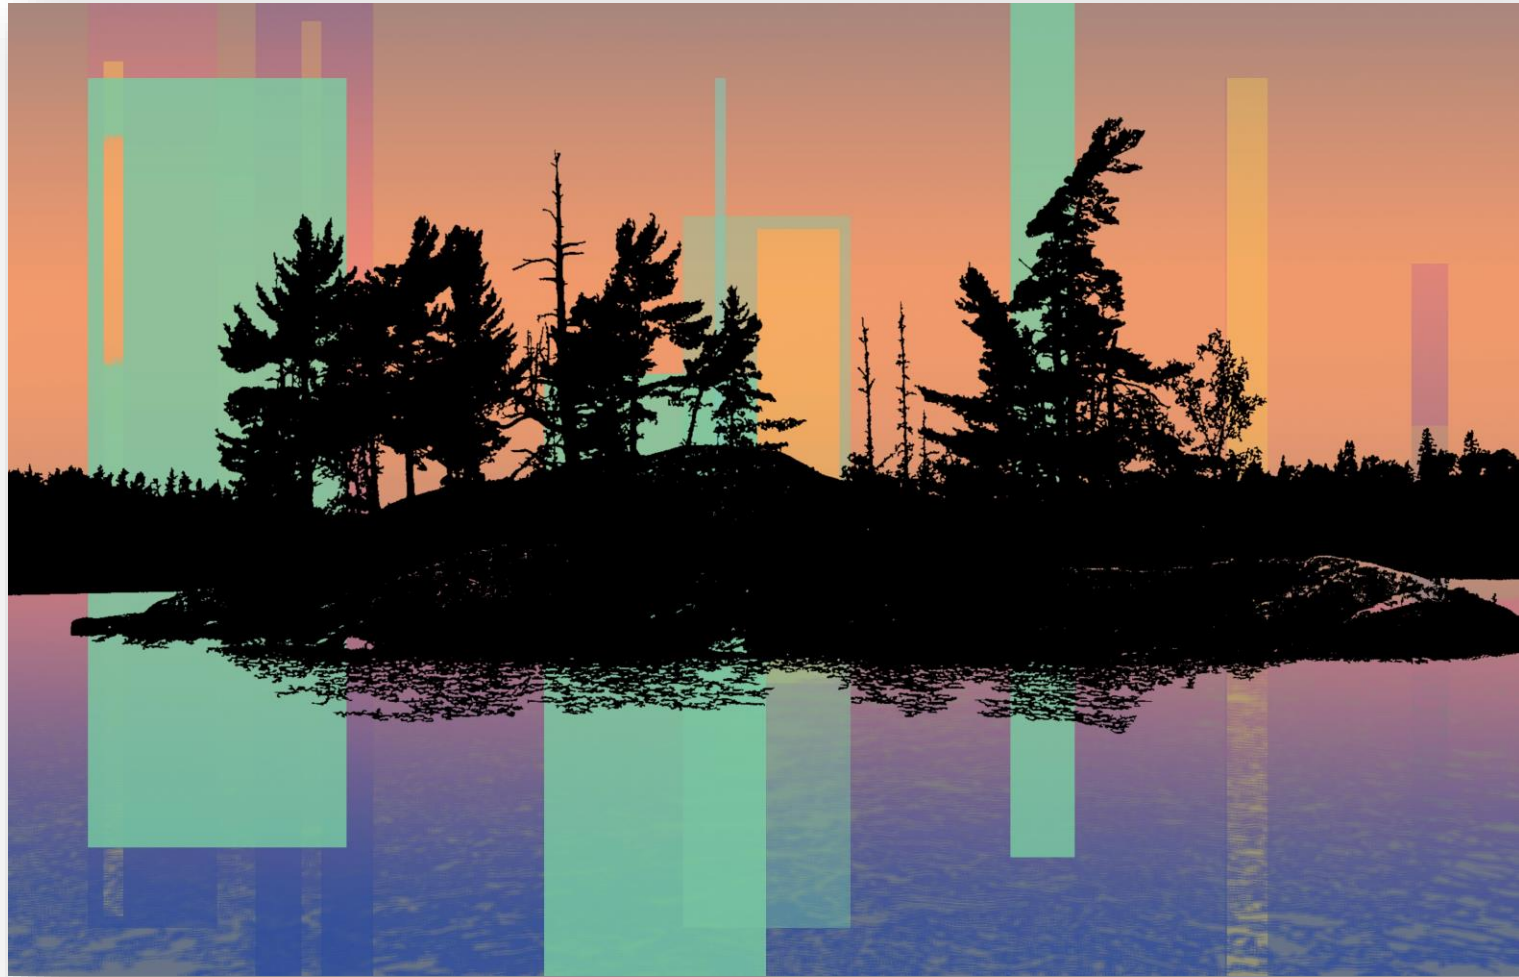

'DANCE', LOTW, ON