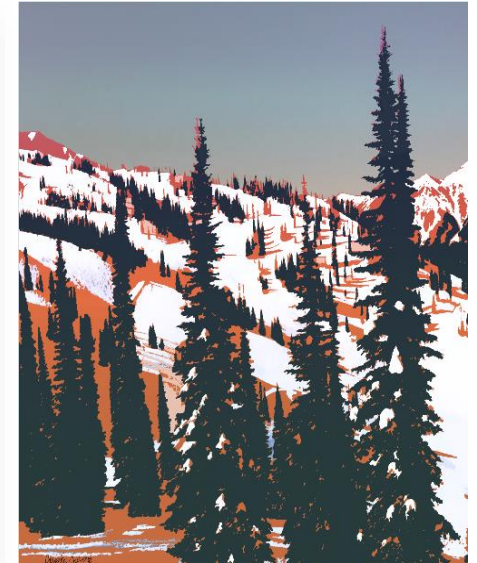

'ALPINE GLOW', FERNIE, BC
40"W x 48"H
CANVAS SET IN NATURAL BIRCH FLOATING FRAME.
PRICE: $1,500 + tx
LIMITED EDITION PRINT 1/30